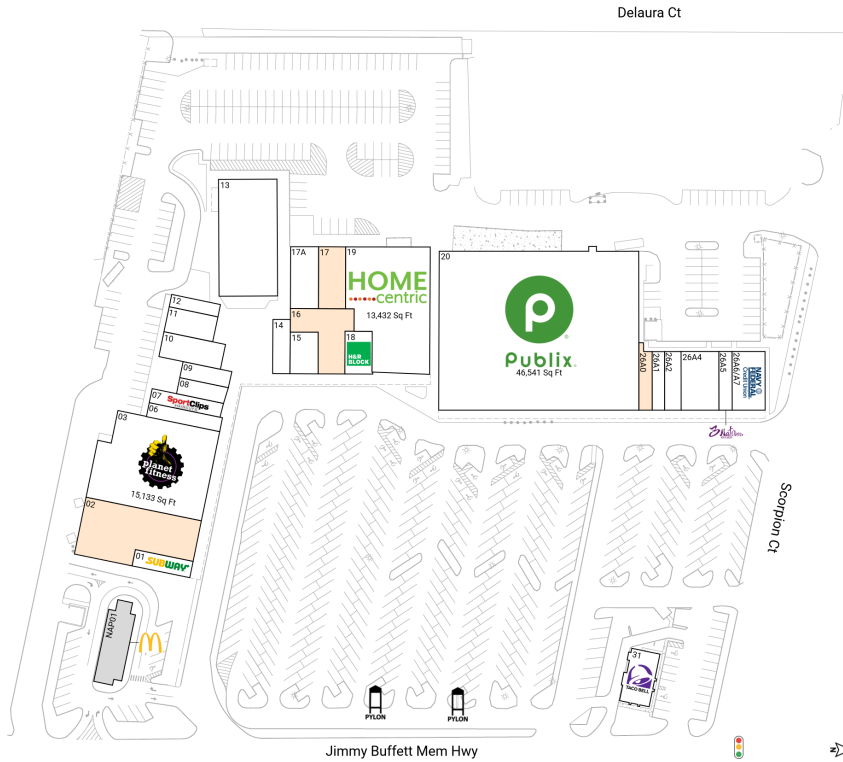

Atlantic Plaza

1024 Highway A1A | Satellite Beach, FL 32937

Brevard County Palm Bay-Melbourne-Titusville, FL 131,243 Sq Ft

28.1853, -80.5941

Available Spaces

02	8,120 Sq Ft	360°	17	2,455 Sq Ft
16	3,350 Sq Ft	360°	26A0	1,106 Sq Ft

Current Tenants Space size listed in square feet

01	Subway	1,400
03	Planet Fitness	15,133
06	Resistance Pilates Studio	1,800
07	Sport Clips	1,800
08	Poke Fin	1,200
09	Momo's Ice Cream	900
10	Island Root Kava Bar	2,370
11	CORA Health Services	1,890
12	The Forgotten Bookshop	826
13	Satellite Cinemas	9,800
14	Bizzarro's Italian Restaurant	1,520
15	The Funky Mermaid	1,691
17A	Pure Water Outpost	2,455
18	H&R Block	1,643
19	Home Centric	13,432
20	Publix	46,541
26A1	New China	1,050
26A2	Happy Nails	1,400
26A4	Hibiscus Dental	3,220
26A5	3Natives	1,112
26A6/A7	Navy Federal	2,800
31	Taco Bell	2,229
NAP01	McDonald's	0

This site plan is for illustrative and information purposes only, showing the general layout of the shopping center; and is not a legal survey. Brixmor makes no representation or warranty that the shopping center is exactly as depicted as site conditions and tenant mix are subject to change over time. 3006